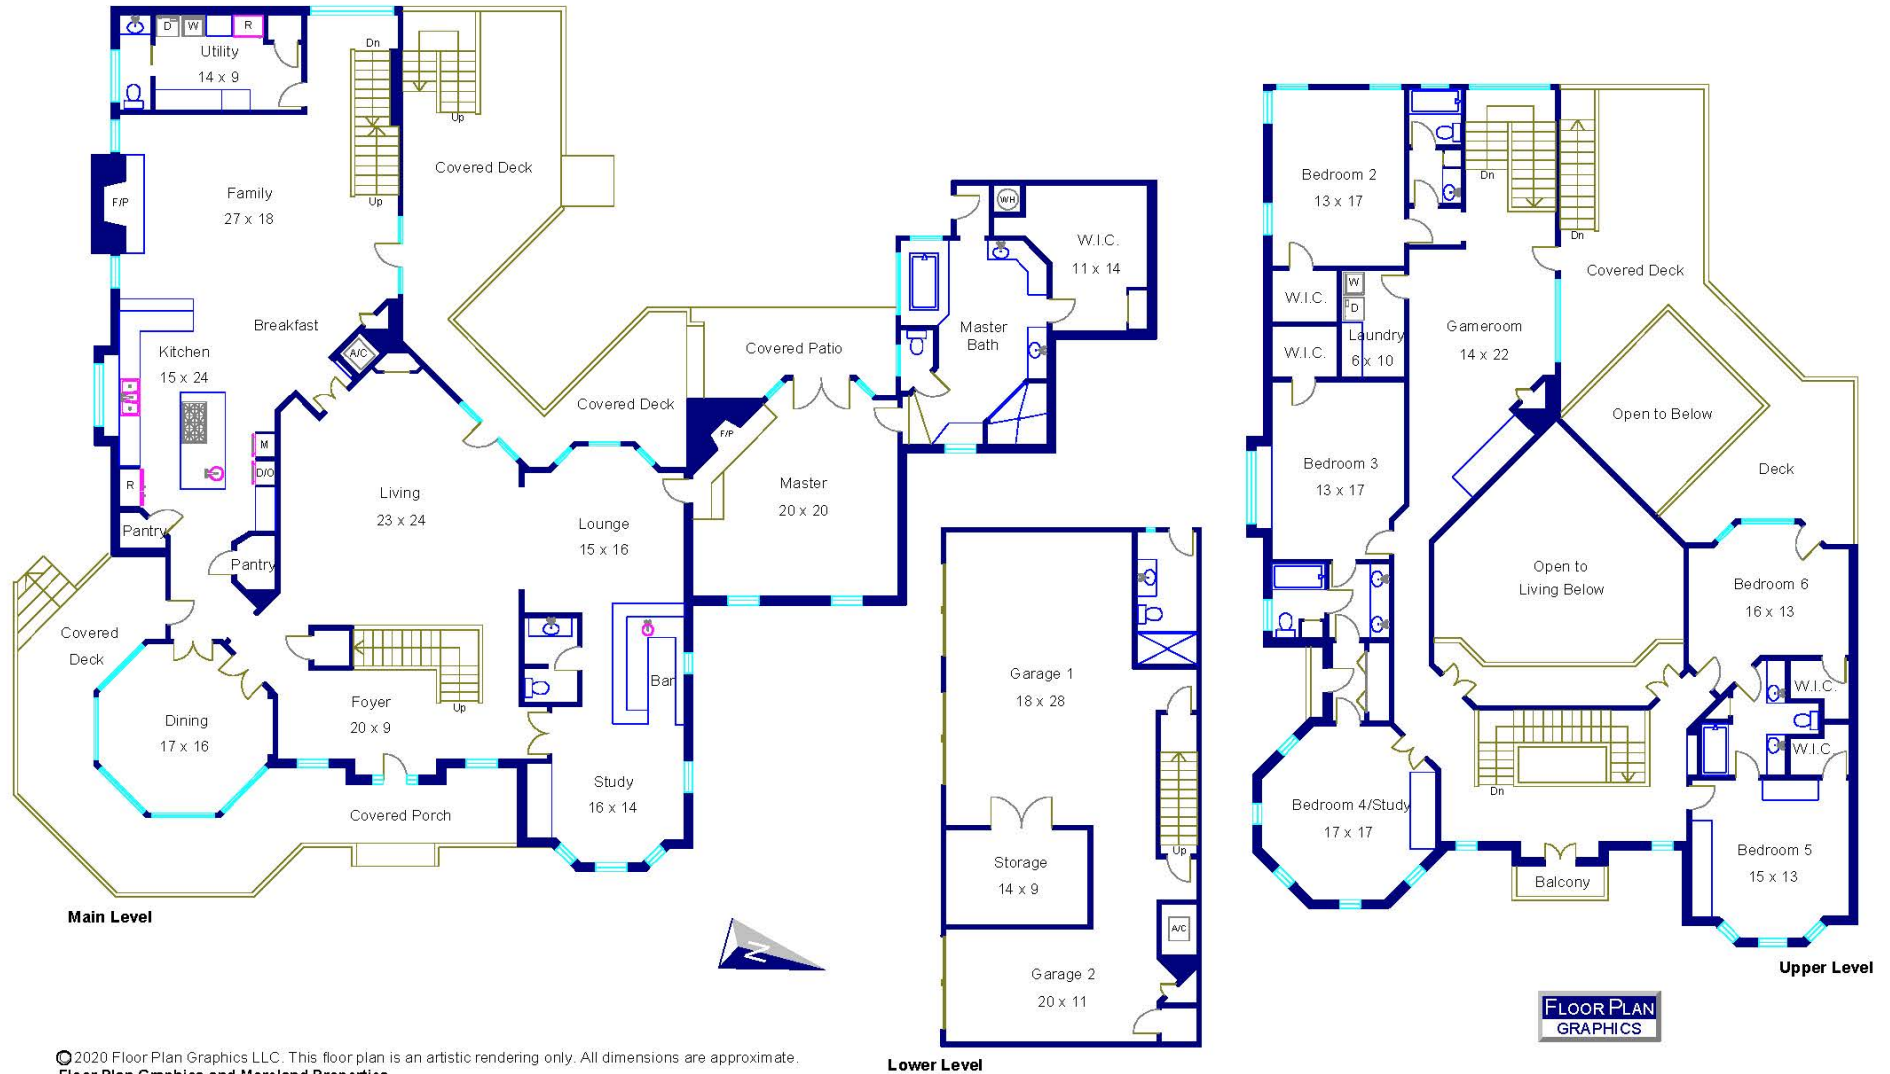

2314 Island Wood
Austin, Texas

Main Level

Lower Level

Upper Level

© 2020 Floor Plan Graphics LLC. This floor plan is an artistic rendering only. All dimensions are approximate. Floor Plan Graphics and Moreland Properties make no representation or warranty as to this rendering's accuracy and no measurements or dimensions should be relied upon without independent verification. This floor plan and its respective square footage materials and information remain the property of Floor Plan Graphics LLC.

Marketed by Eric Moreland, Moreland Properties, 512.480.0848, Moreland.com
Floor plan created by Floor Plan Graphics LLC, 512.454.0383, FloorPlanGraphics.com

2314 Island Wood Austin, Texas

© 2020 Floor Plan Graphics LLC. This floor plan is an artistic rendering only. All dimensions are approximate. **Floor Plan Graphics makes no representation or warranty as to this rendering's accuracy** and no measurements or dimensions should be relied upon without independent verification. This floor plan and its respective square footage materials and information remain the property of Floor Plan Graphics LLC.