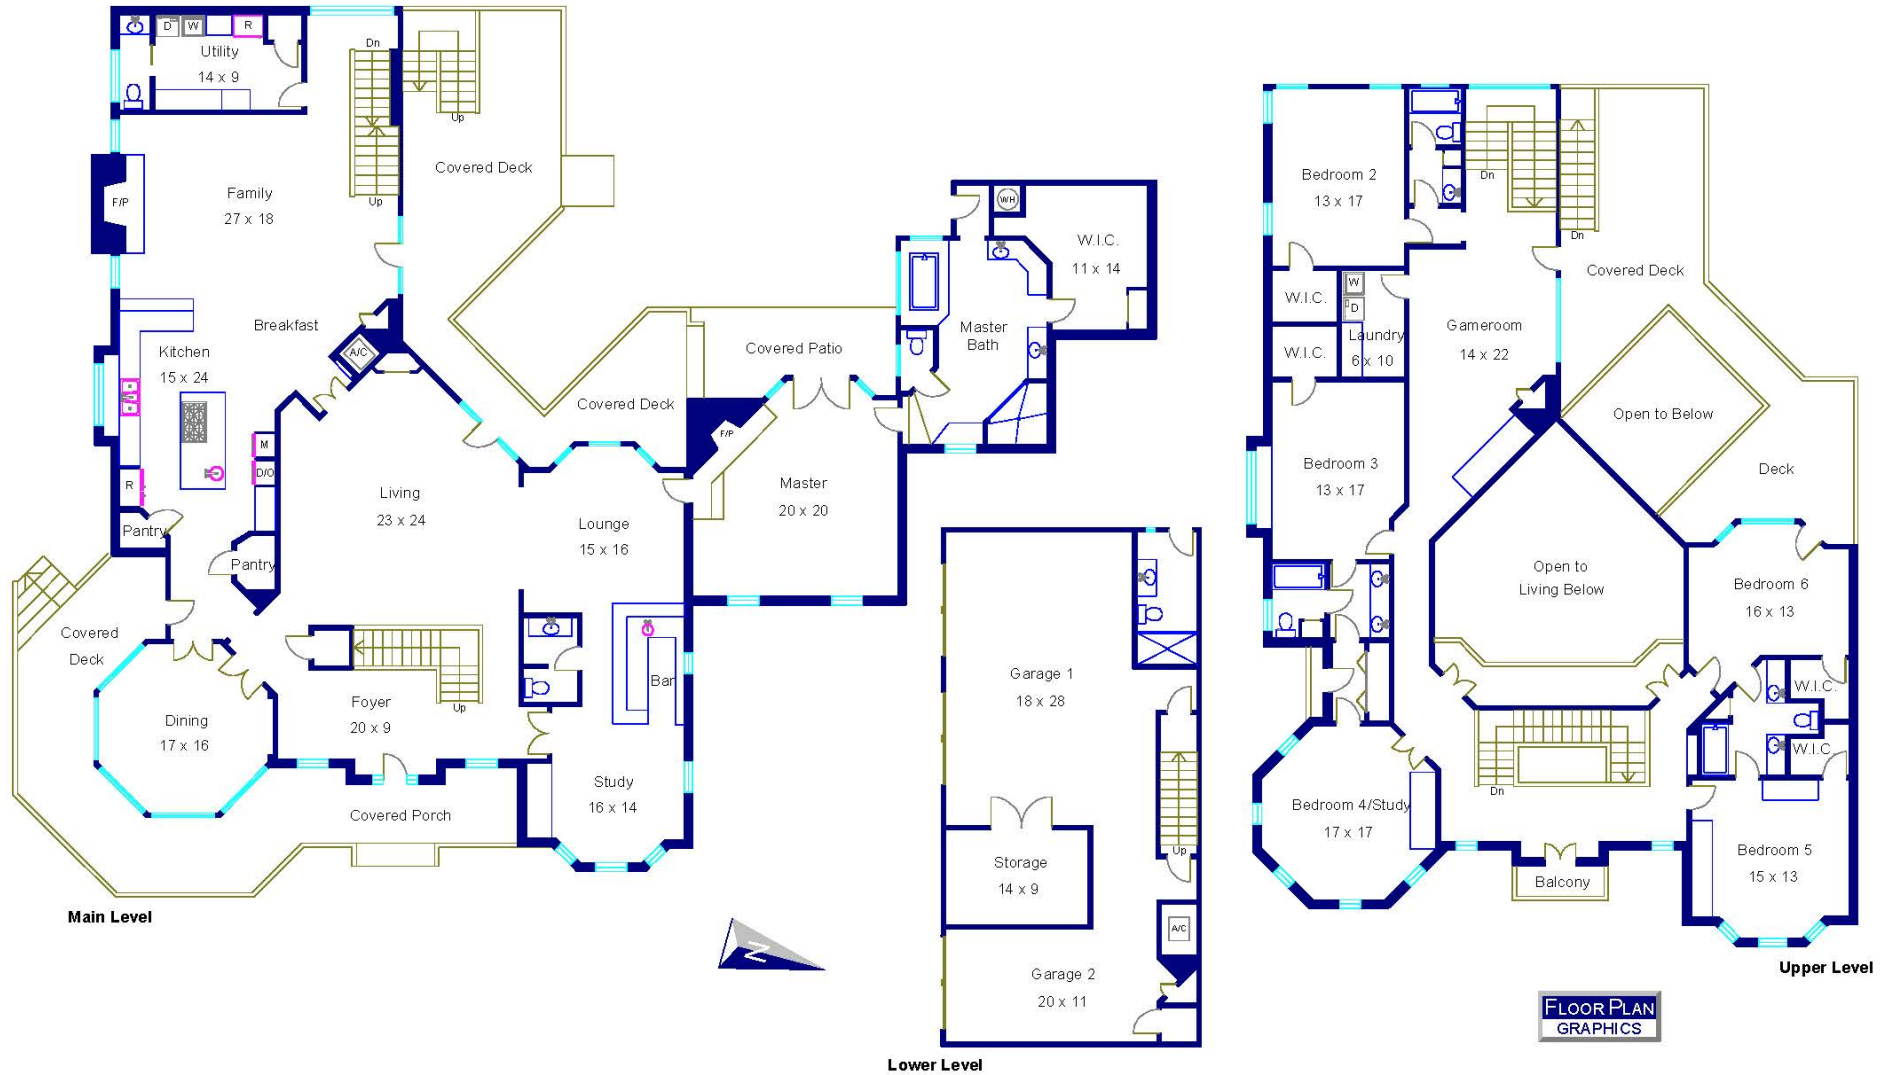

2314 Island Wood
Austin, Texas

Main Level

Lower Level

Upper Level

© 2020 Floor Plan Graphics LLC. This floor plan is an artistic rendering only. All dimensions are approximate. Floor Plan Graphics and Moreland Properties make no representation or warranty as to this rendering's accuracy and no measurements or dimensions should be relied upon without independent verification. This floor plan and its respective square footage materials and information remain the property of Floor Plan Graphics LLC.

Marketed by Eric Moreland, Moreland Properties, 512.480.0848, Moreland.com
Floor plan created by Floor Plan Graphics LLC, 512.454.0383, FloorPlanGraphics.com

2314 Island Wood Austin, Texas

© 2020 Floor Plan Graphics LLC. This floor plan is an artistic rendering only. All dimensions are approximate. **Floor Plan Graphics makes no representation or warranty as to this rendering's accuracy** and no measurements or dimensions should be relied upon without independent verification. This floor plan and its respective square footage materials and information remain the property of Floor Plan Graphics LLC.